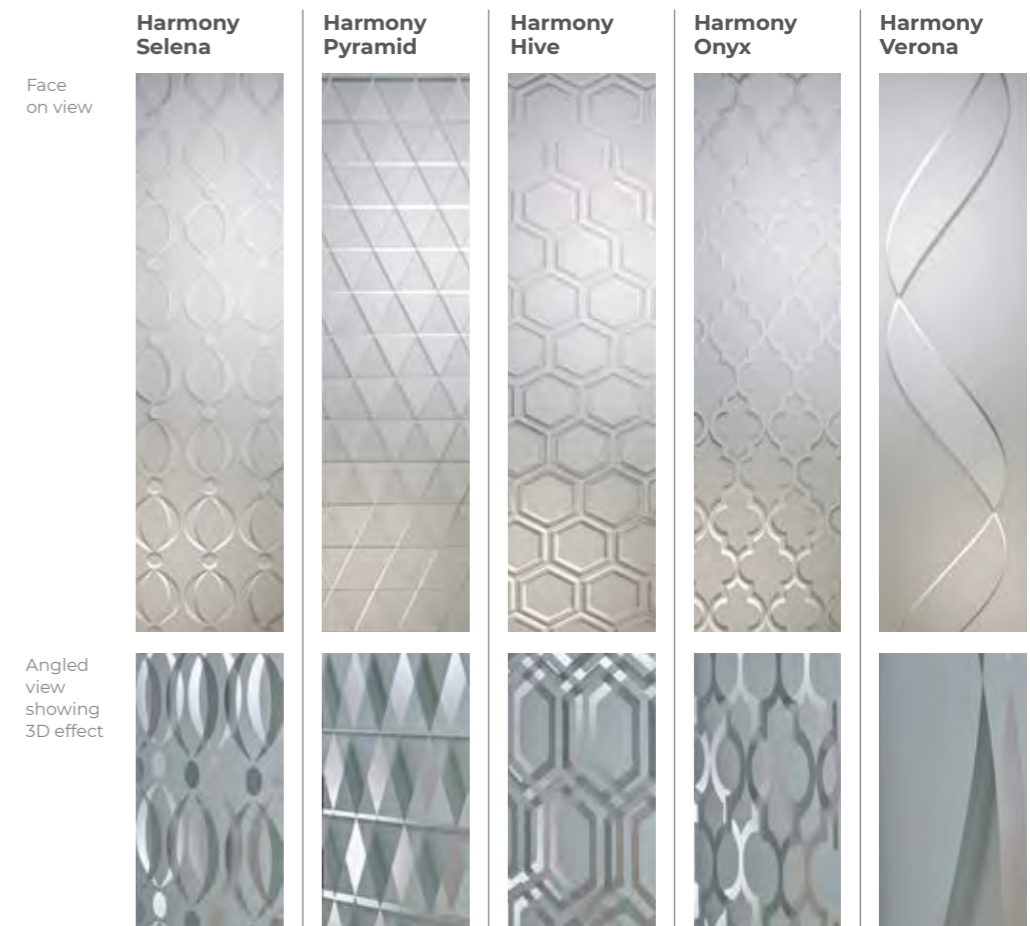

Please Note: Only available in Modern 5101

Modern 5051 Paired
Colour Oak
Frame Oak

Modern 5082
Colour White
Frame White

Modern 5131
Colour White
Frame White

Modern 5123
Colour White
Frame White

Harmony Selena

Harmony Pyramid

Harmony Hive

Harmony Onyx

Harmony Verona

Face on view

Angled view showing 3D effect

Heritage Collection

The Heritage Collection offers a selection of colourful film lead, resin and sandblasted opaque designs with a modern twist: they have been cleverly produced via specialist colour film or with a computer generated resin application.

Balmoral One Classic Climbing Rose
Colour White
Frame White

Richmond One Climbing Rose
Colour White
Frame White

Kensington Two Climbing Rose
Colour White
Frame White

Sandringham One Climbing Rose
Colour White
Frame White